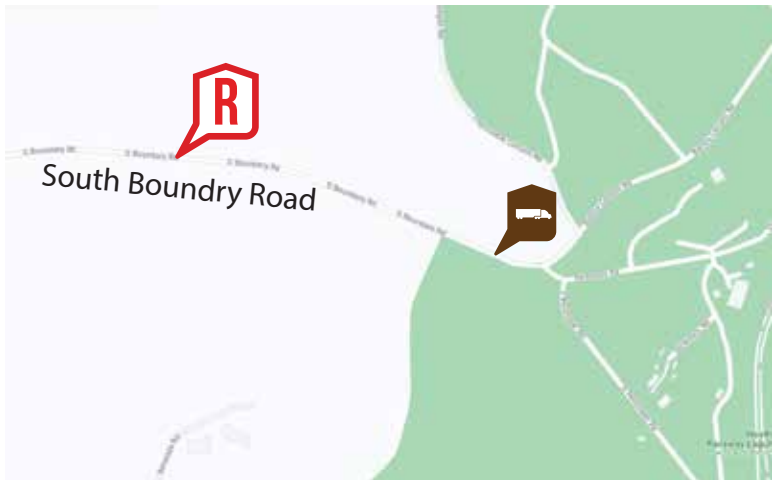

**WeatherTech®**  
**Raceway**  
**LAGUNA SECA**

# MOTOAMERICA CHAMPIONSHIP OF MONTEREY

MAP KEY	
	Race Control
	Registration
	Technical Control
	Media Center
	Competition Fuel
	Medical Center
	Truck Staging Area
	Hazardous Waste
	P1 Parking
	Competition Tires
	Competition Care Clinic